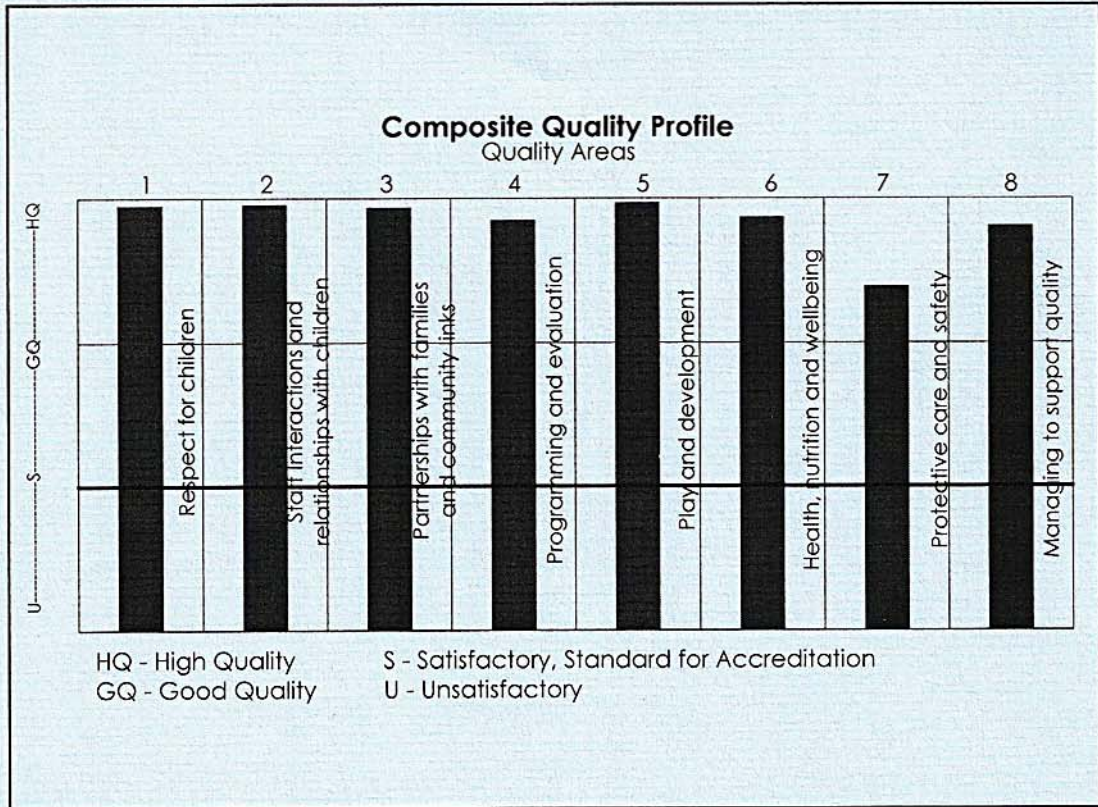

Bligh Park Out of School Hours Care
 Children's Services CTR
 1 Guardian CRES
 BLIGH PARK NSW 2756

Accreditation Decision: July 2010

NCAC Ref.: RC1052

Visit No: VC7810

Bligh Park Out of School Hours Care is Accredited